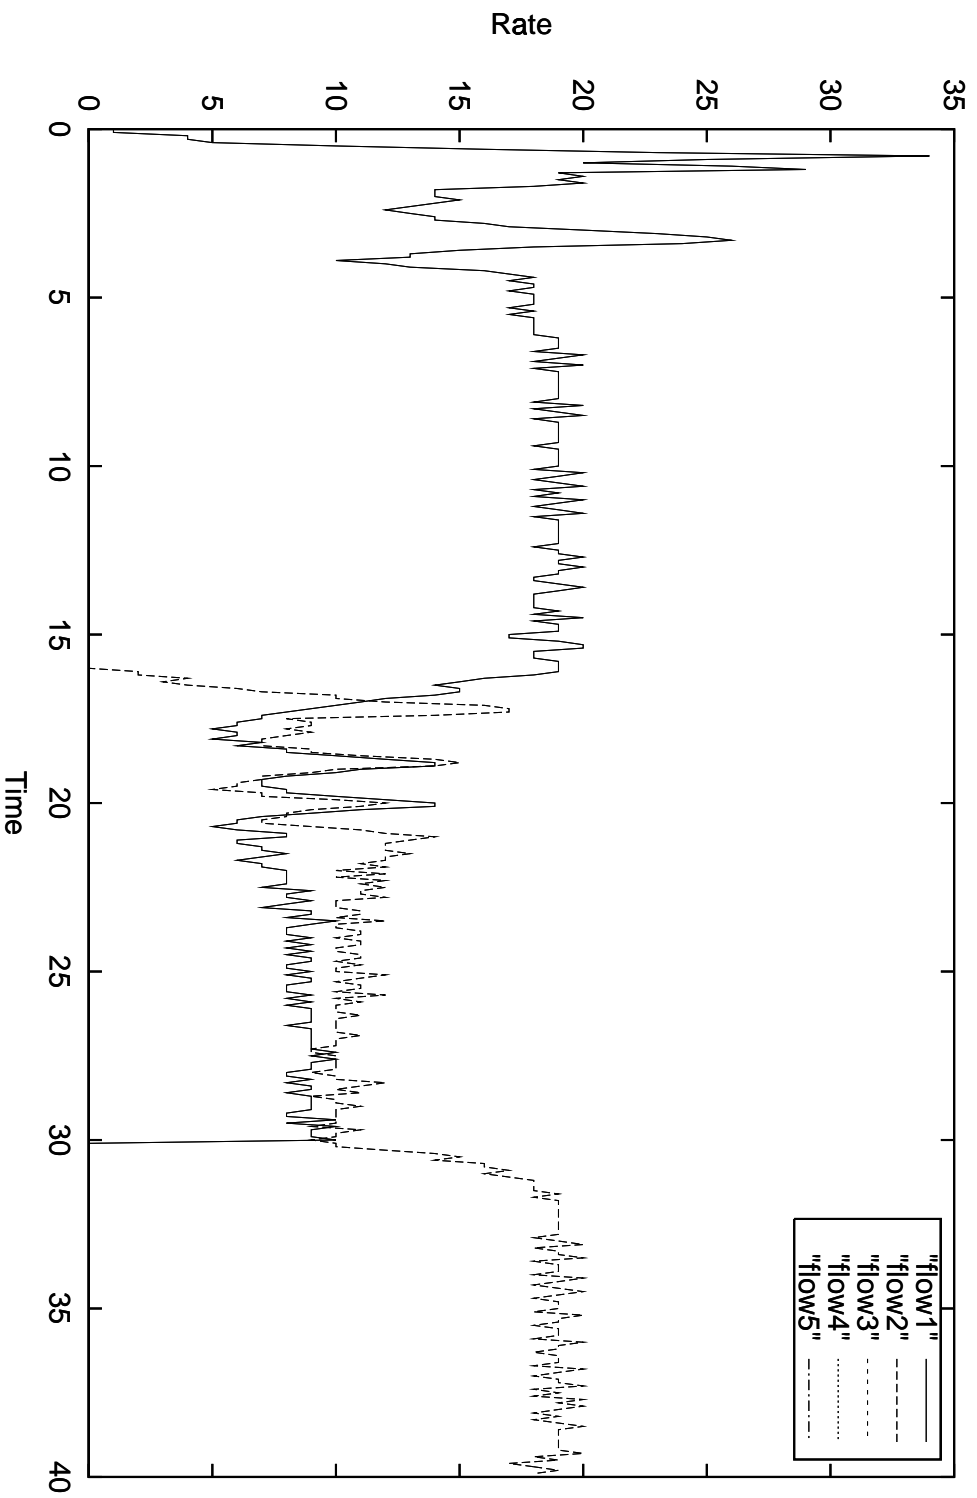

# Unicast: The validation test in NS:

slowStart

- Two TRFC (TCP-friendly rate control) connections.