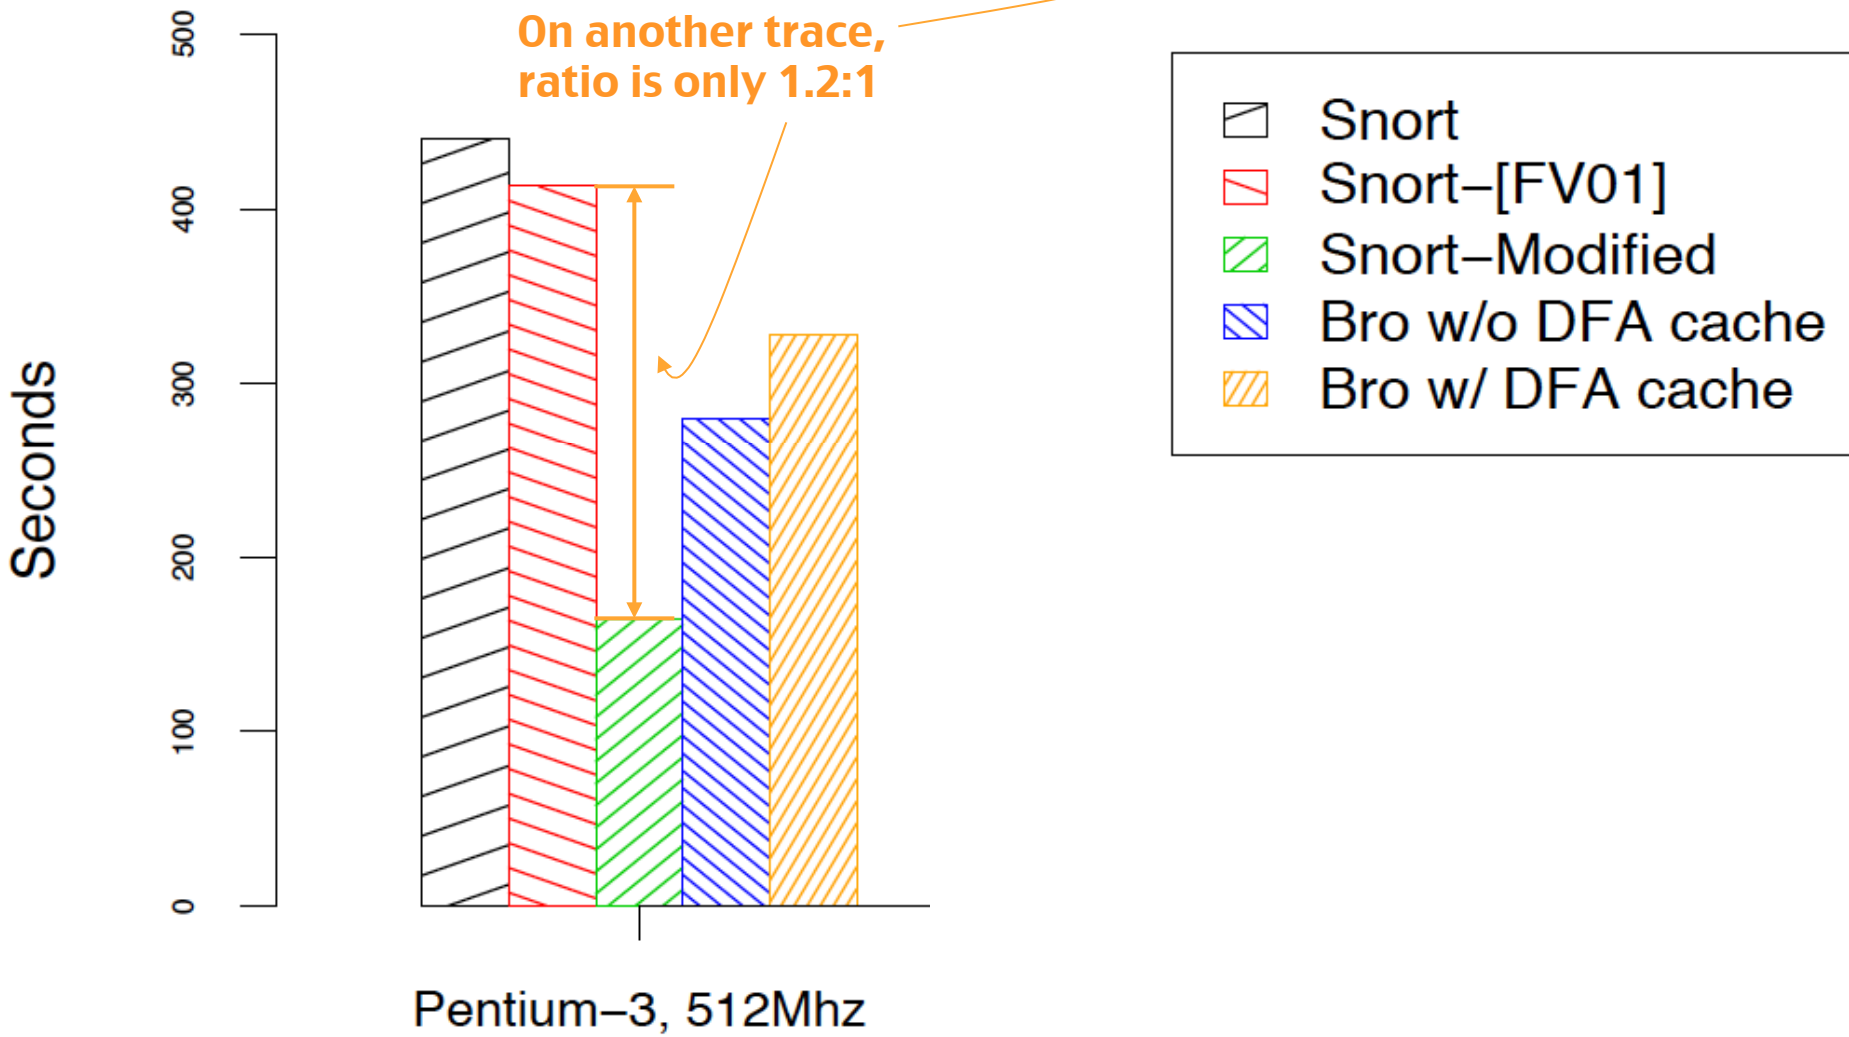

Run-times on Web trace

Run-times on Web trace