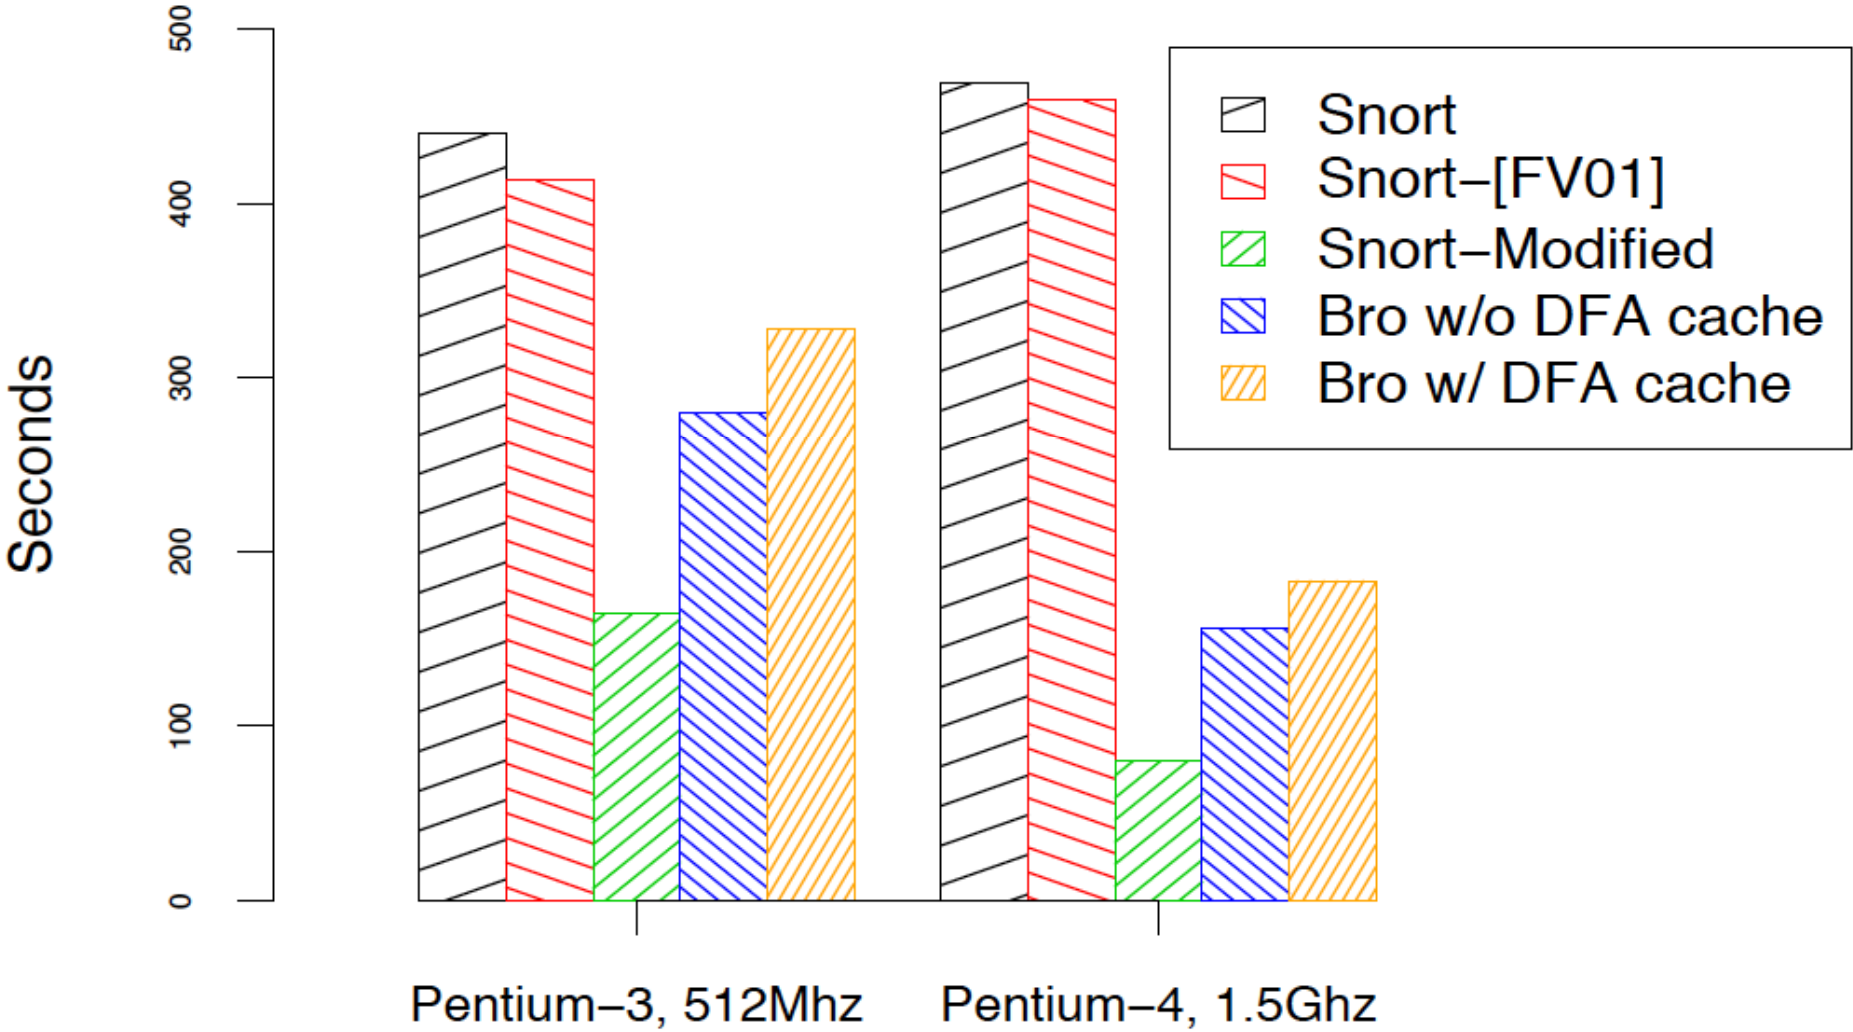

# Run-times on Web trace

# Run-times on **Web** trace