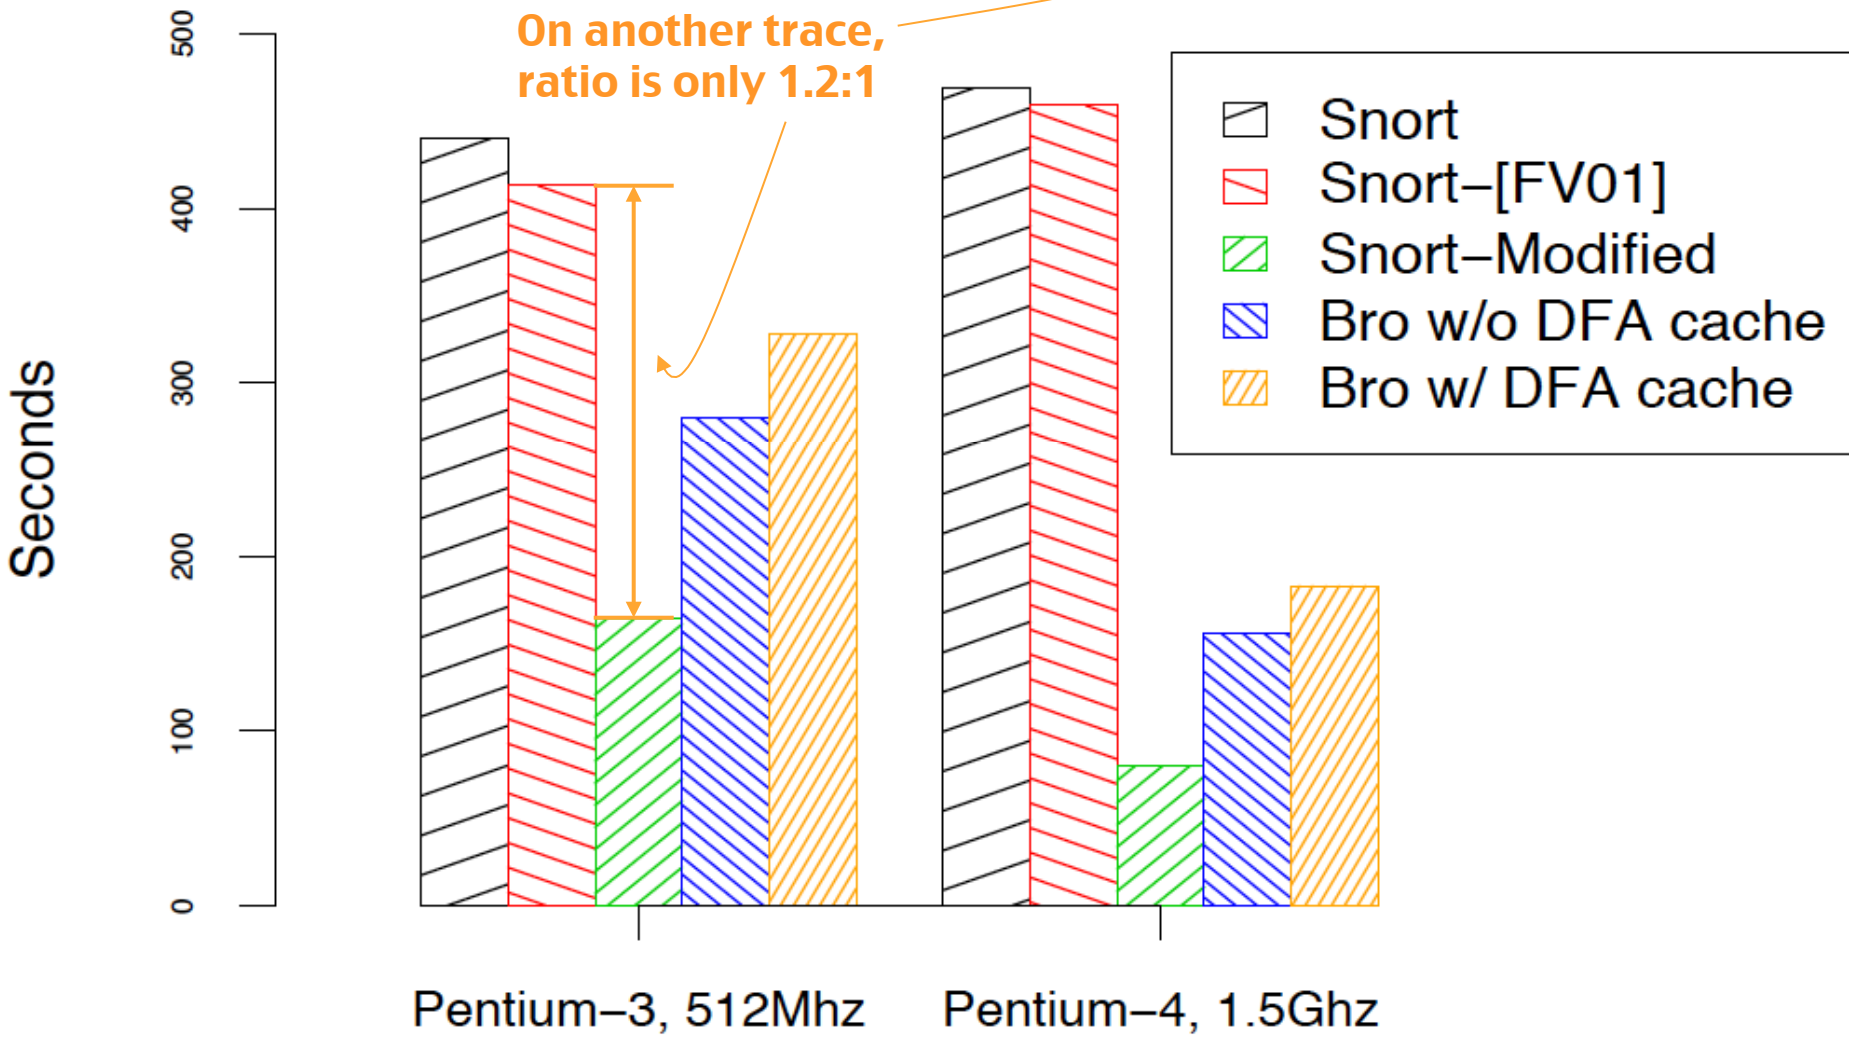

# Run-times on Web trace

# Run-times on **Web** trace