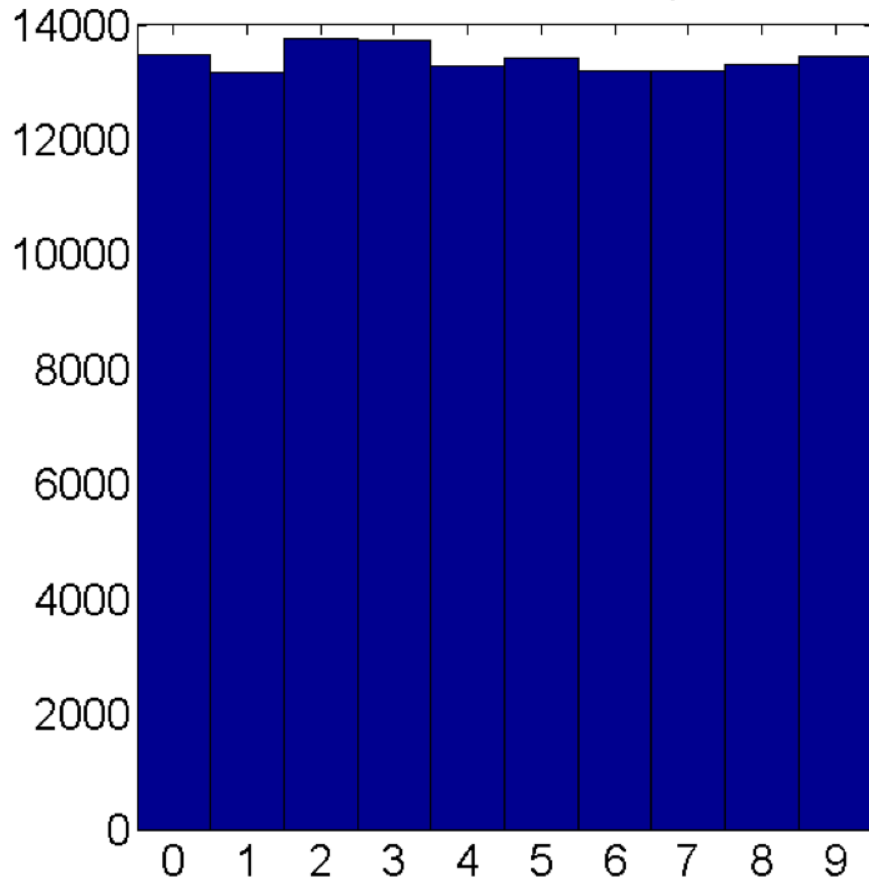

dOodLe Tweets

dOodLe

nemo

a) Distribution of the last digit across all timestamps

b) Distribution of the last two digits across all timestamps

Histogram of Tweets each Hour of the Day