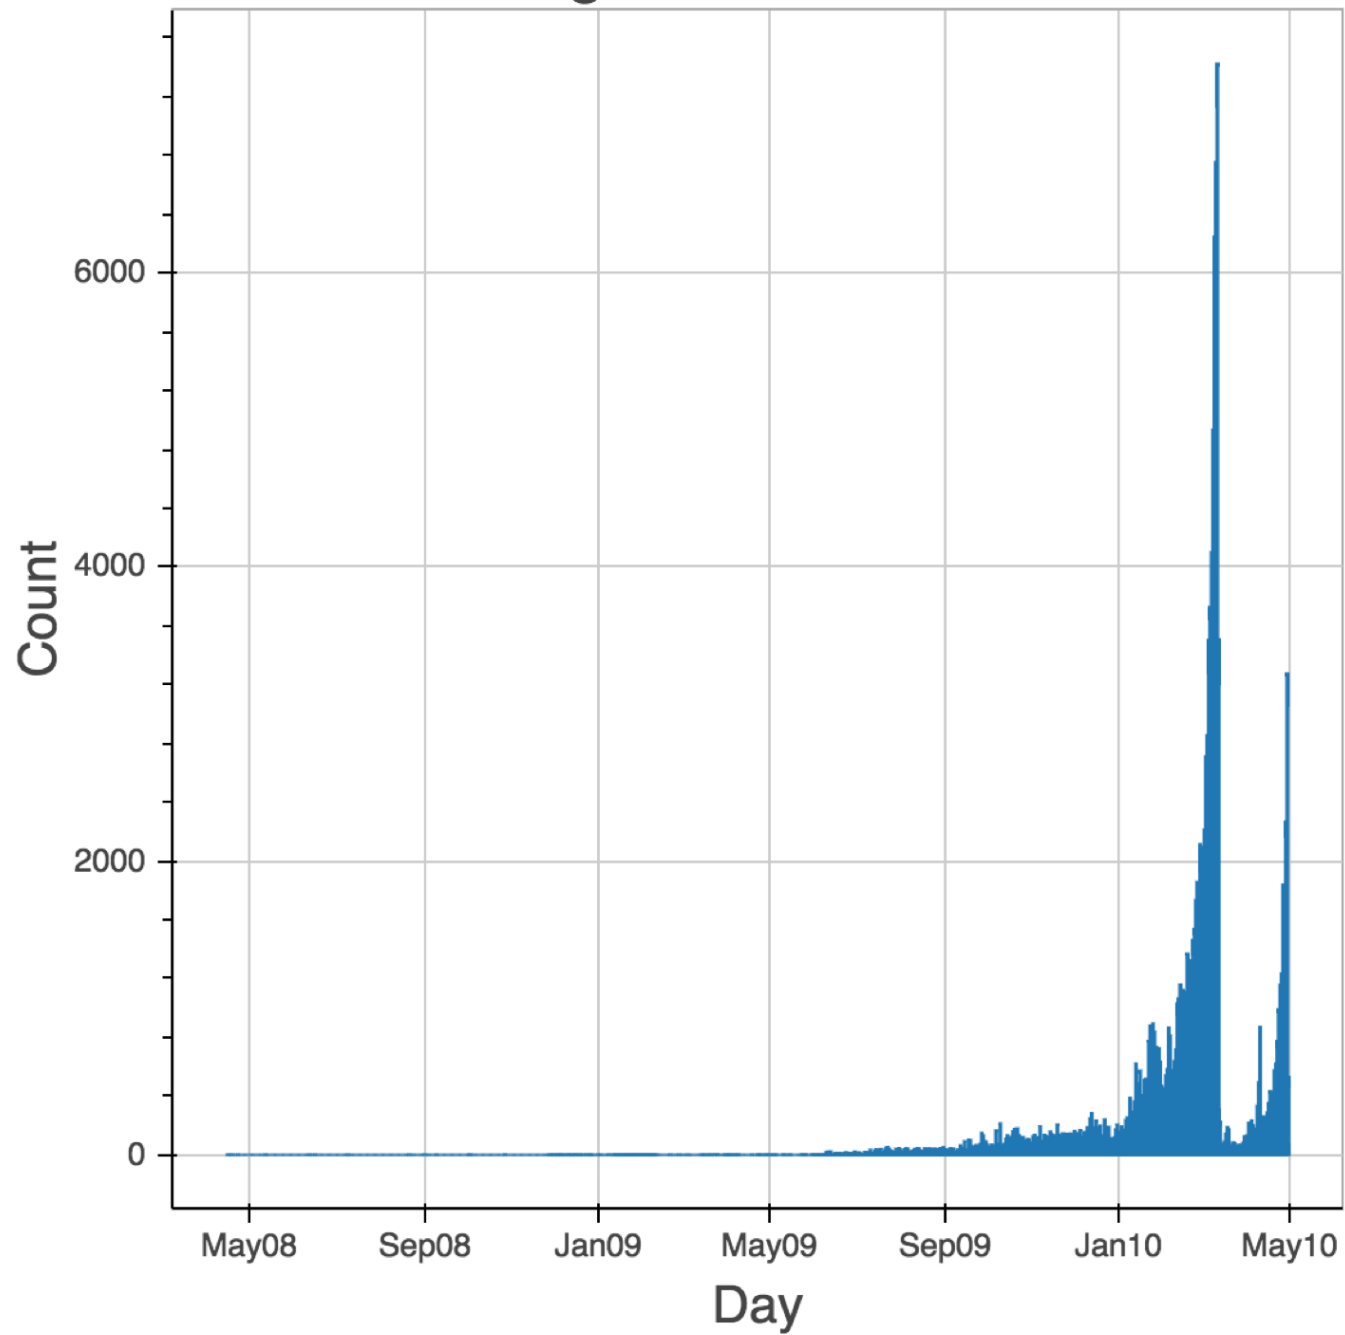

Distribution of tweets per account

Histogram of Tweets

Histogram of tweet interarrivals, all users

Histogram of Inter-arrival Times

Histogram of Interarrivals

dOodLe

dOodLe Tweets

dOodLe Tweets

dOodLe Tweets

dOodLe

nemo

a) Distribution of the last digit across all timestamps

b) Distribution of the last two digits across all timestamps

Histogram of Tweets each Hour of the Day